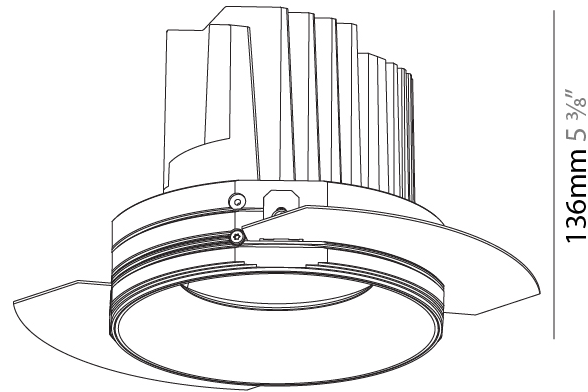

GENERAL

Series: Bioniq
Subseries: Bioniq Round Semi Adjustable
Brand: Prolicht
Division: Architectural
Mounting Type: Trimless
Mounting Location: Ceiling
Subcategory: Downlight

PHYSICAL

Shape: Round
Diameter (mm): 125
Diameter (in): 4 ¹⁵/₁₆
Height (mm): 136
Height (in): 5 ³/₈
Ceiling Thickness (mm): 10 / 12.5 / 15 / 25
Ceiling Thickness (in): 3/8 or 1/2 or 9/16 or 1
Min. Recessing Depth (mm): 150
Min. Recessing Depth (in): 5 ⁷/₈
Light Distribution: Adjustable / Downlight
Fixture Finish: SSR / BKV / CWI / CRY / HAB / UFT / ITA / RUA / FTG / MYG / LOD / PUS / FRO / FUP / KIA / POP / BLS / SPG / MEY / GOH / GUM / CHC / COM / ABZ / JAG / OBR / MOS / ROR
Fixture Material: Aluminum Die Cast

ELECTRICAL

Lamp Type: LED (Zhaga Standard)
Input Wattage (W): 27.6
Total Output Wattage (W): 25.10
Driver Included: No
Driver Location: Recessed Housing
Input Voltage (V): 120 - 277
Constant Current (MA): 700mA

LED

Number of LEDs: 1
Color Temperature (°K): 2700 / 3000 / 3500 / 4000
Max. Delivered Lumen (lm): 2030 / 2080 / 2186 / 2230
Nominal Lumen (lm): 3210 / 3290 / 3459 / 3530
Efficiency (%): 63.1/61.5/63.2%
Lamp Life (hrs): 50000

OPTICAL

Reflector°: 10, 16, 36

RATINGS AND CERTIFICATIONS

Certified By: Certified for North American Standards
IP rating: IP20

136mm 5 ³/₈"

Ø 136mm 5 ³/₈"

140mm 5 1/2"	150mm 5 7/8"	10 | 12 1/2 | 15 | 25mm 3/8" | 1/2" | 9/16" | 1"	10°	355°		
A